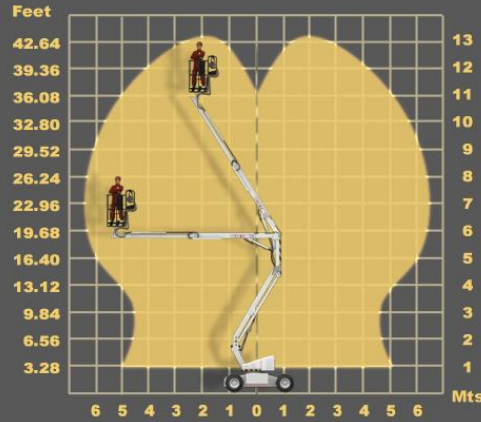

**Self propelled aerial platform,  
articulated & telescopic. Battery  
operated, for working heights up to  
13,2 meter (43,30 feet).**

**It weights 3520kg**

**It can be driven safely with the  
platform at top of his height.**

### **Parma13E standard**

**Platform with Batteries of 210A - 48V // Electronic level // Basket (1,4 x 0,7)m // Proportional controls // Safety pedal // Electronic variator to save batteries**

**PARMA 13E**