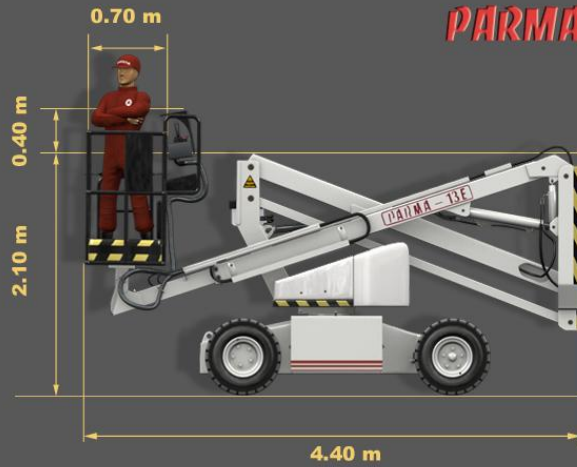

**Self propelled aerial platform,  
articulated & telescopic. Battery  
operated, for working heights up to  
13,2 meter (43,30 feet).**

**It weights 3520kg**

**It can be driven safely with the  
platform at top of his height.**

### **Parma13E standard**

**Platform with Batteries of 210A - 48V // Electronic level // Basket (1,4 x 0,7)m // Proportional controls // Safety pedal // Electronic variator to save batteries**

**PARMA 13E**